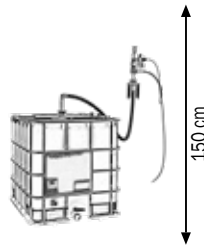

Art. 022-1880-000

Wall-fixing oil kit for IBC tanks 1000 l

Composed by:

- Art.020-1198-000 Air-operated oil pump **ratio=5:1 28 l/min**
- Art.014-1048-000 Regulator with filter and air lubricator 1/4"
- Art.025-1265-000 Wall-fixing bracket
- Art.025-1268-125 Ø 42 mm suction tube 1250 mm length
- Art.025-1262-000 Ø 42 mm threaded ring
- Art.910-0600-020 Flexible hose Ø 25 2,0 m length
- Art.B27-1132-035 N.2 stainless steel screw clamps 32-35 mm
- Art.906-0434-008 1SC 1/2" hose F90° - F 0,8 m length
- Art.902-0202-020 R6 5/16" Hose 1/4" M-F 2,0 m length
- Art.F96-0100-404 Nipple 1/2" M-1/2" M
- Art.025-1267-000 Tank-fixing bracket

022-1880-000

The tank is not included in the oil kit

Art. 022-1882-000

Wall-fixing oil kit for IBC tanks 1000 l

Composed like Art.022-1880-000 but with:

- Art.020-1188-000 Air-operated oil pump **ratio=3:1 30 l/min**

022-1880-000	25,600	0,031	3	
022-1882-000	25,400	0,031	3	

Art. 022-1884-000

Wall-fixing HIGH DELIVERY oil kit for IBC tanks 1000 l

Composed by:

- Art.020-1180-000 Air-operated oil pump **ratio=5:1 35 l/min**
- Art.014-1048-B00 Regulator with filter and air lubricator 1/2"
- Art.025-1265-000 Wall-fixing bracket
- Art.025-1268-125 Ø 42 mm suction tube 1250 mm length
- Art.025-1262-000 Ø 42 mm threaded ring
- Art.910-0600-020 Flexible hose Ø 25 2,0 m length
- Art.B27-1132-035 N.2 stainless steel screw clamps 32-35 mm
- Art.906-0535-008 1SC 3/4" hose F90° - F 0,8 m length
- Art.902-0404-020 R6 1/2" Hose 1/2" M-F 2,0 m length
- Art.F96-0100-505 Nipple 3/4" M-3/4" M
- Art.025-1267-000 Tank-fixing bracket

022-1884-000

The tank is not included in the oil kit

Art. 022-1886-000

Wall-fixing HIGH DELIVERY oil kit for IBC tanks 1000 l

Composed like Art.022-1884-000 but with:

- Art.020-1176-000 Air-operated oil pump **ratio=3:1 40 l/min**